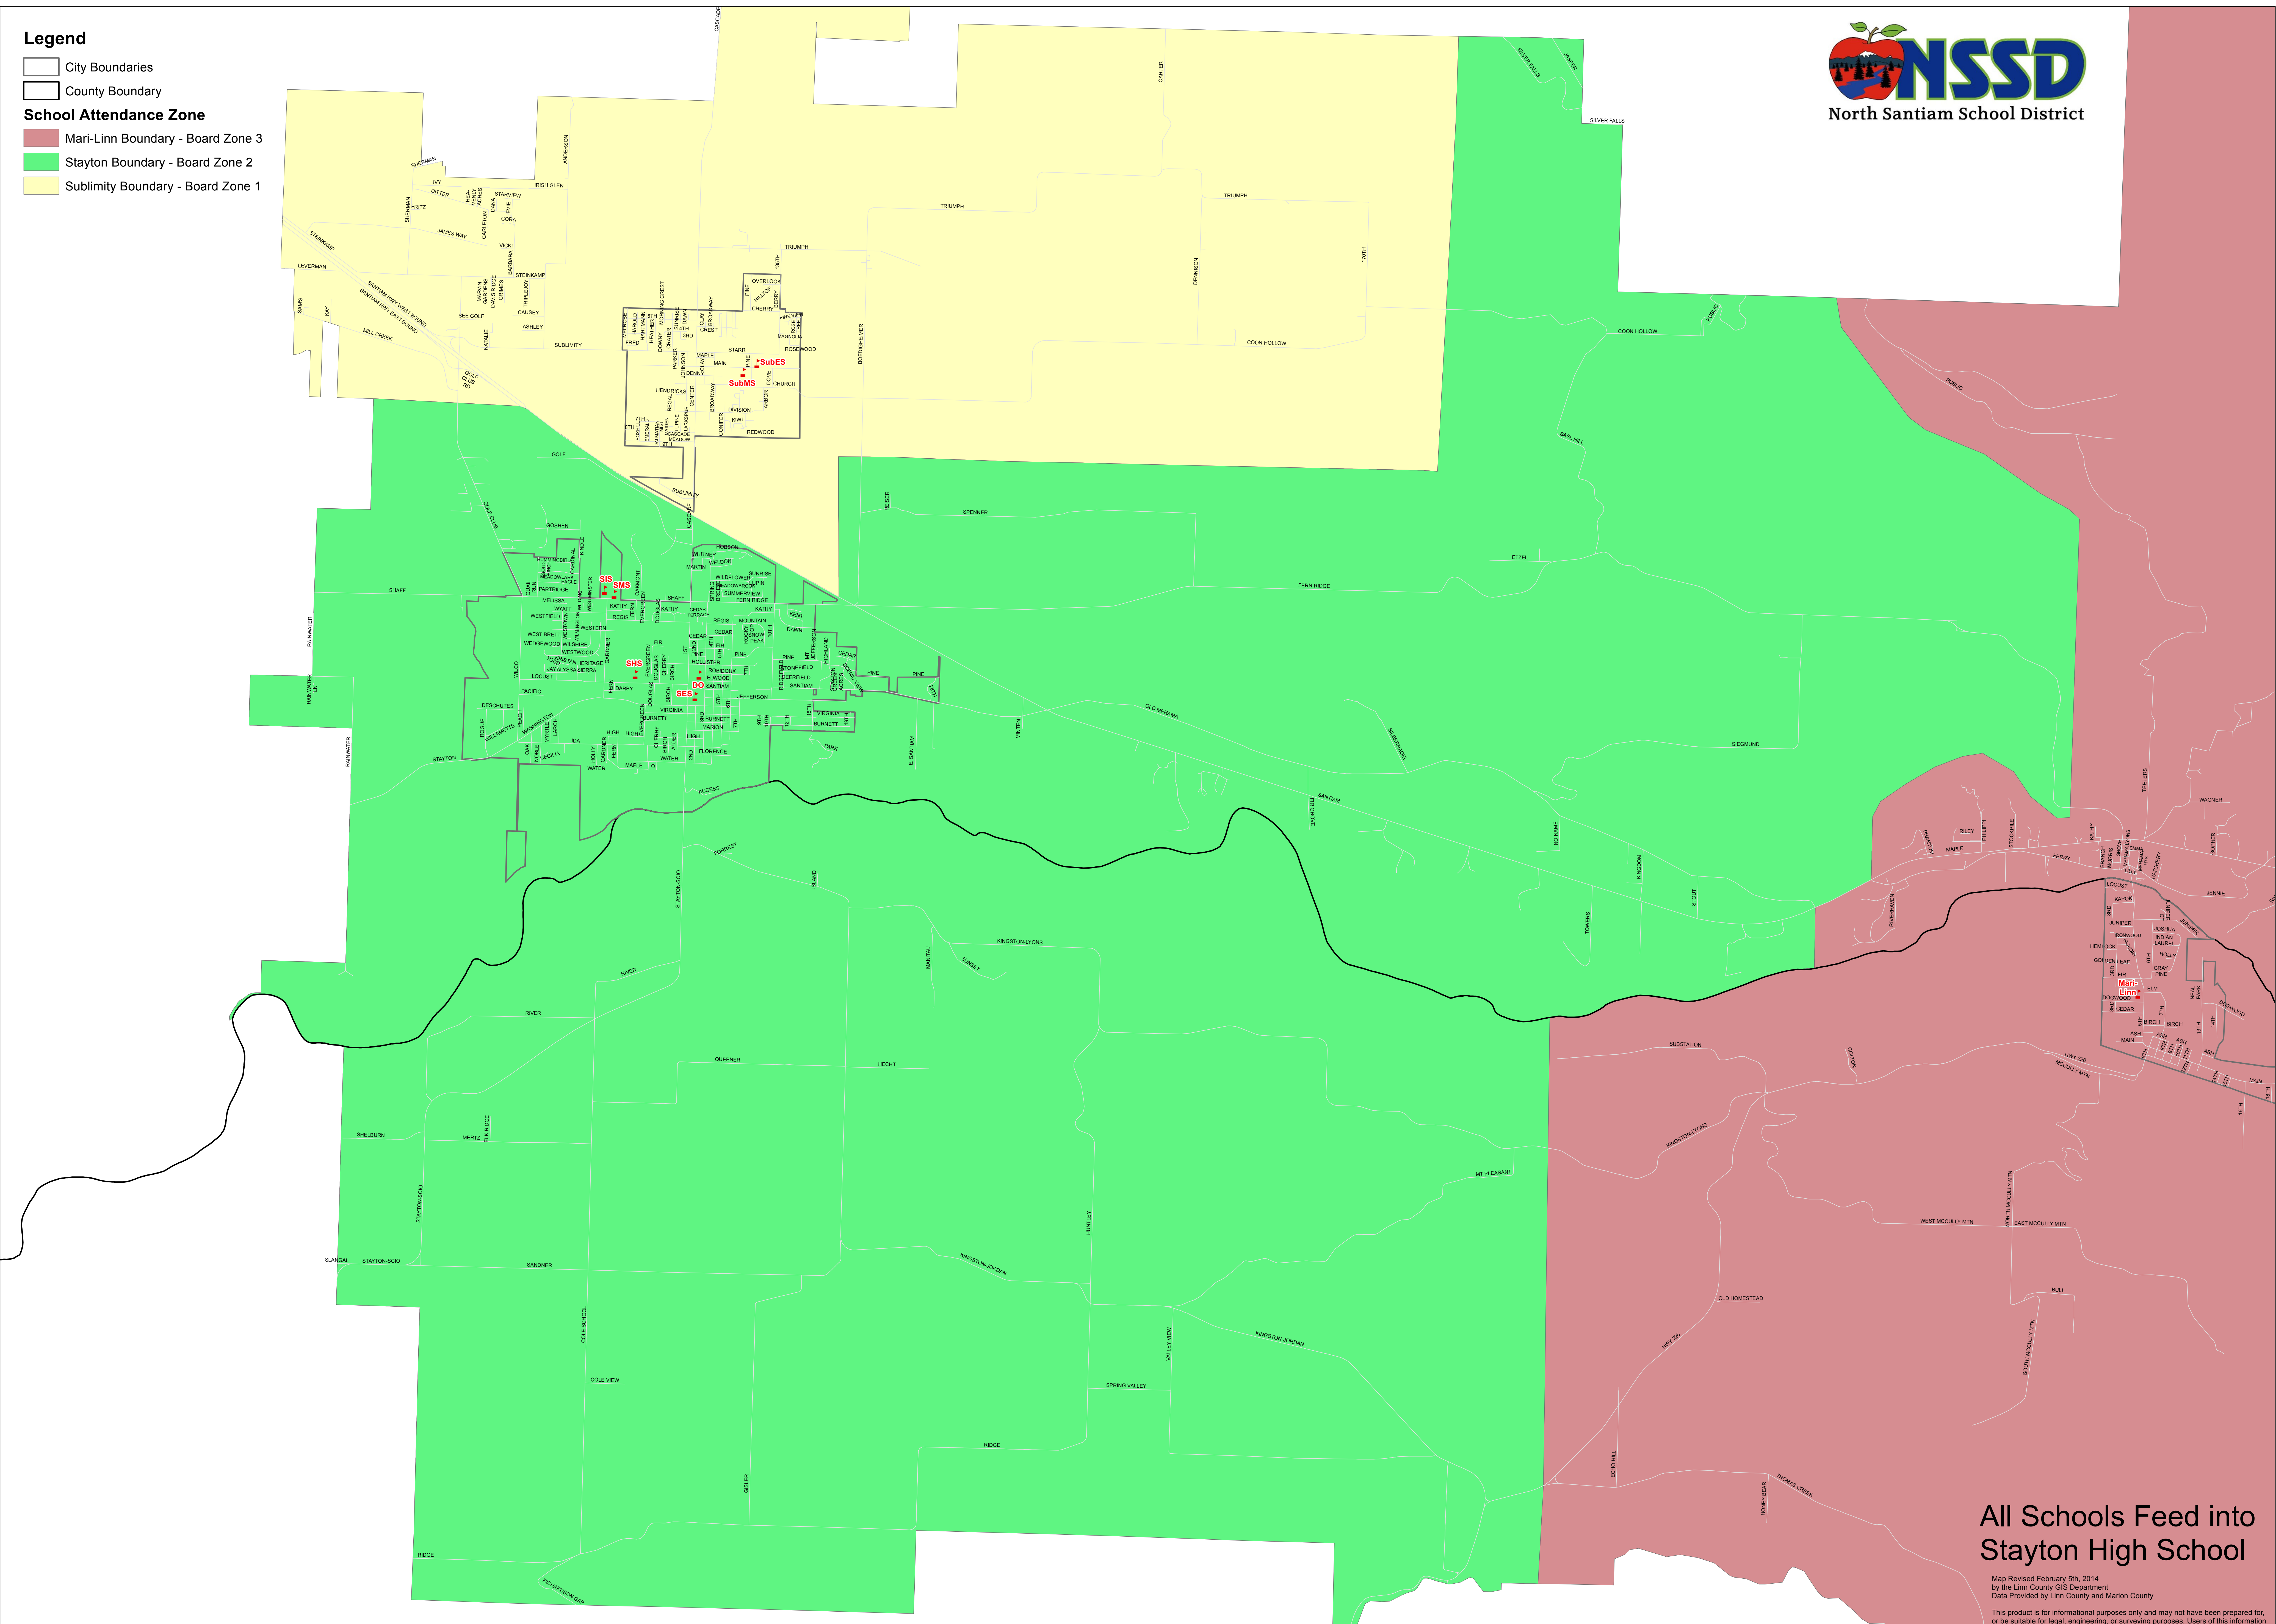

1. **Legend**
2. City Boundaries
   - County Boundary
   - **School Attendance Zone**
   - Mari-Linn Boundary - Board Zone 3
   - Stayton Boundary - Board Zone 2
   - Sublimity Boundary - Board Zone 1

All Schools Feed into Stayton High School

NSSD Attendance and Board Zone 2