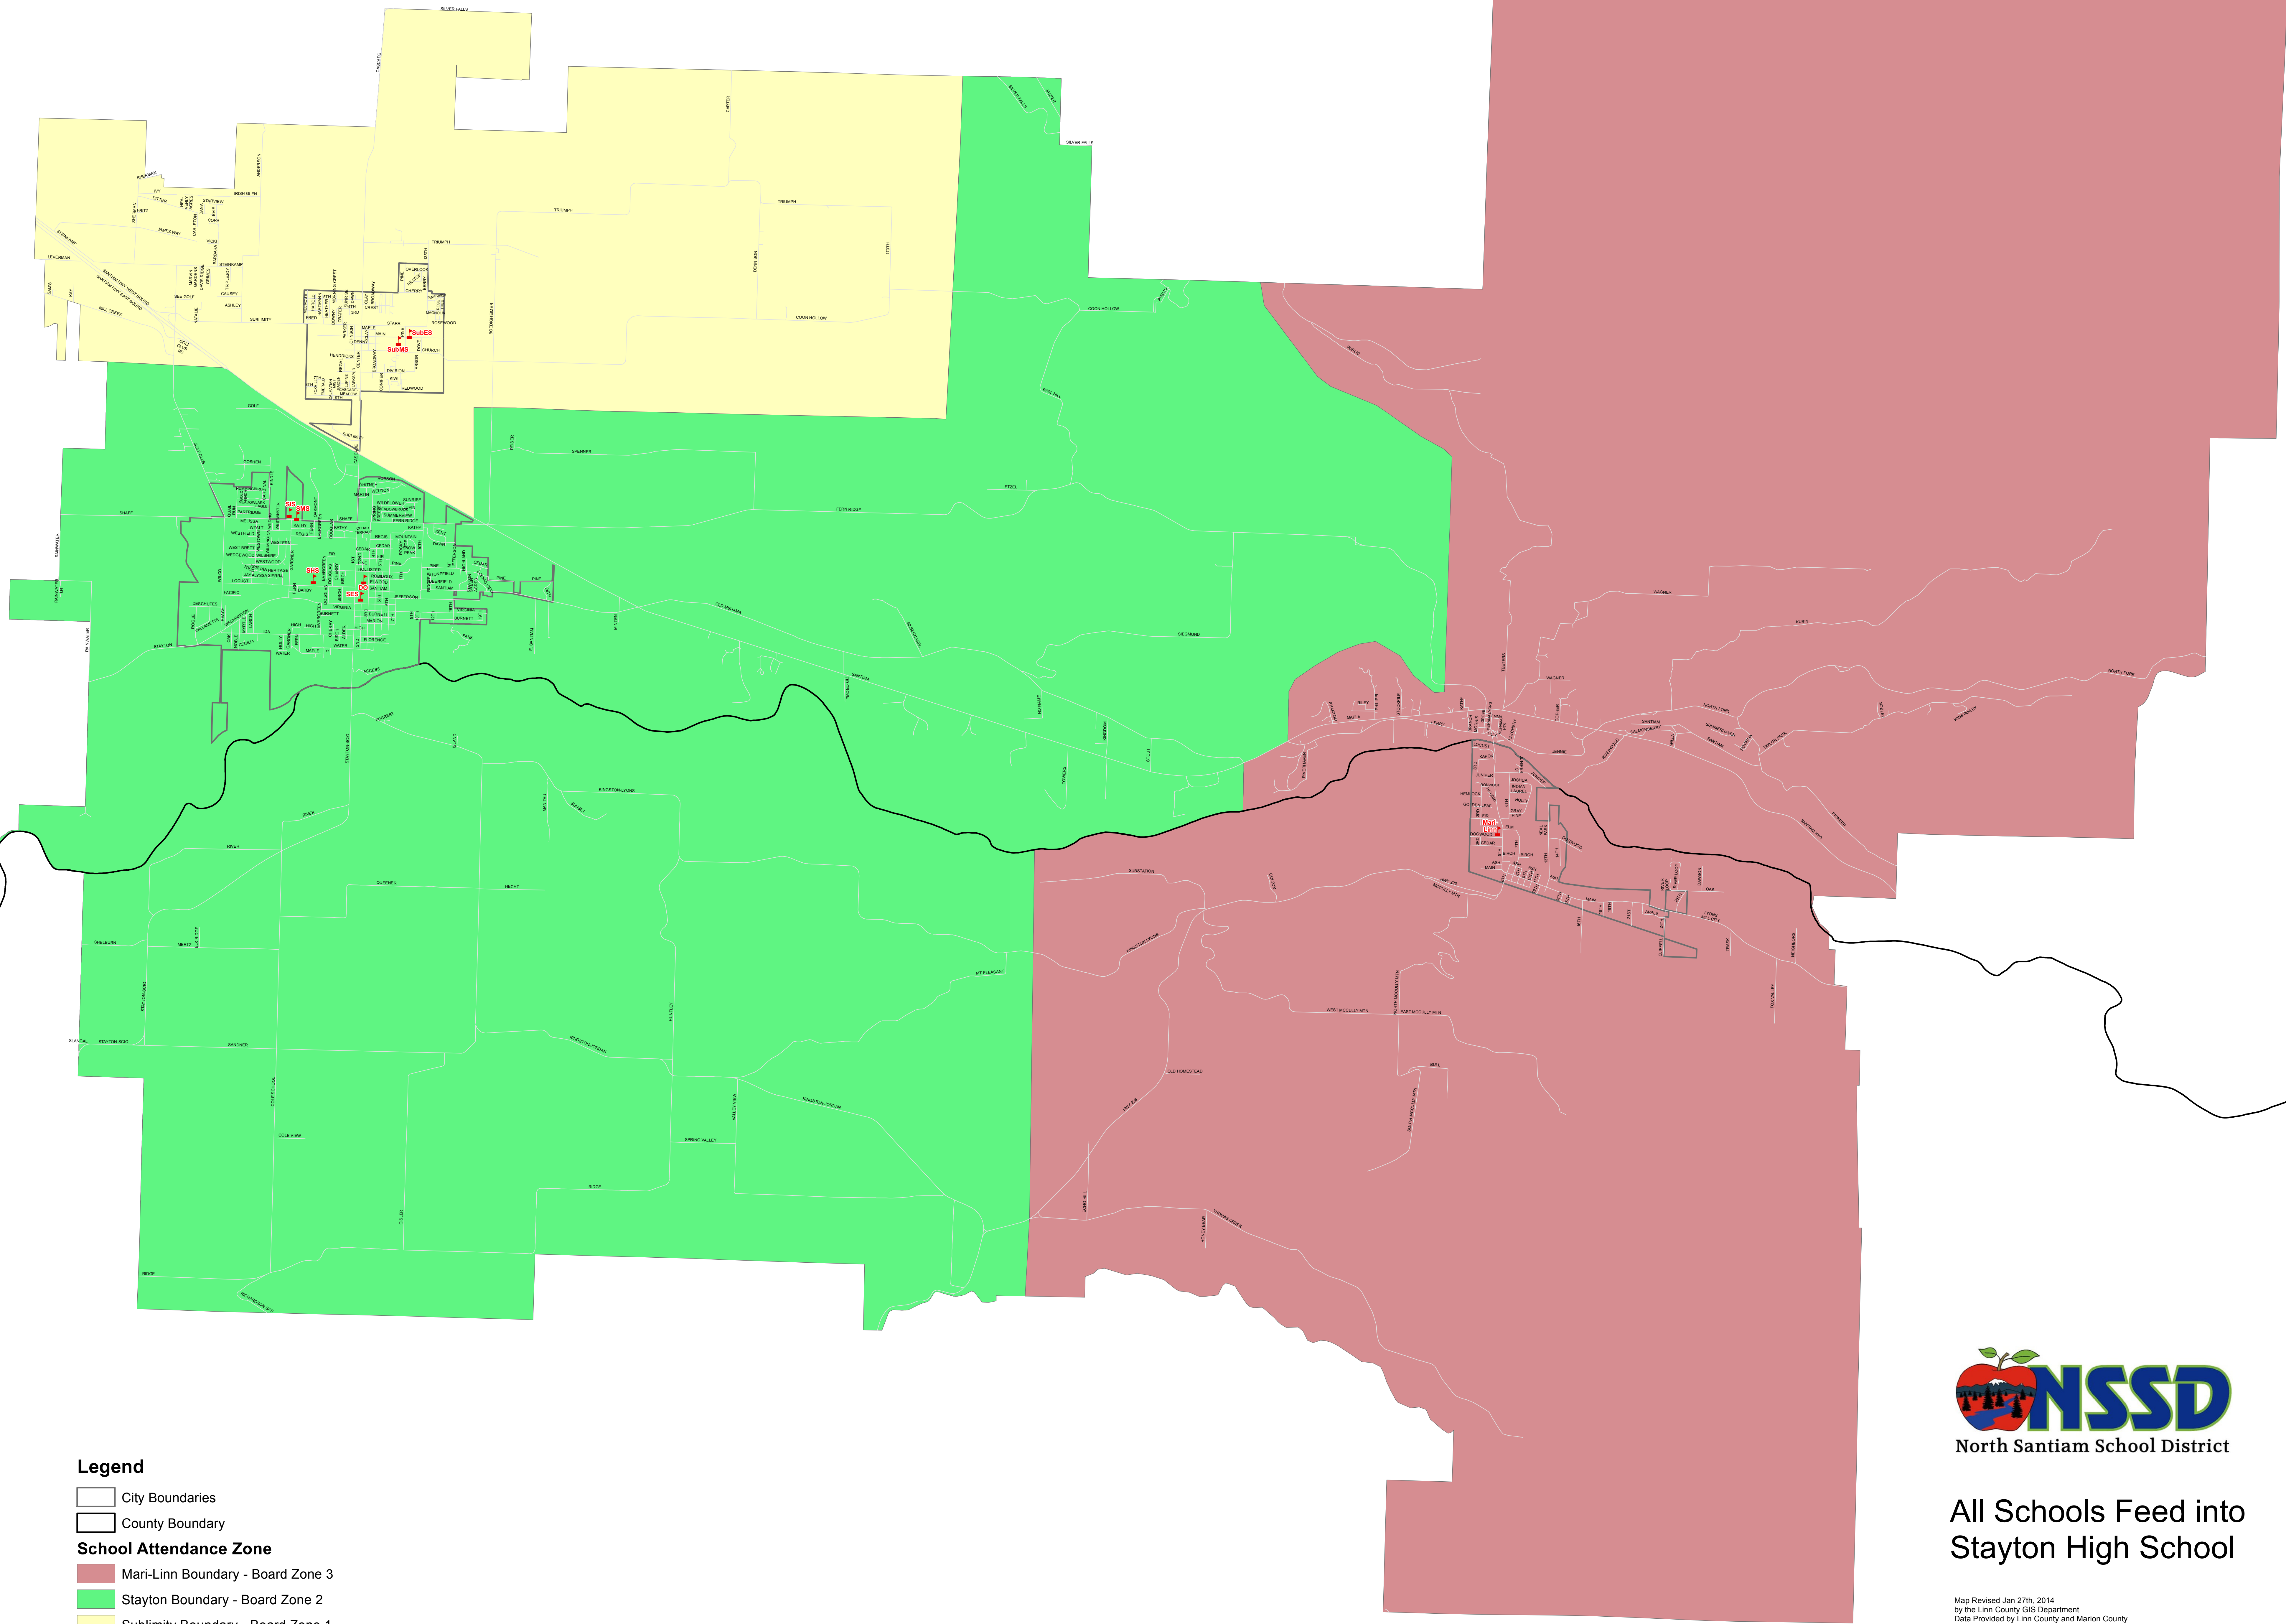

NSSD Attendance and Board Zone Areas

Legend

- City Boundaries
- County Boundary
- **School Attendance Zone**
- Mari-Linn Boundary - Board Zone 3
- Stayton Boundary - Board Zone 2
- Sublimity Boundary - Board Zone 1

All Schools Feed into Stayton High School