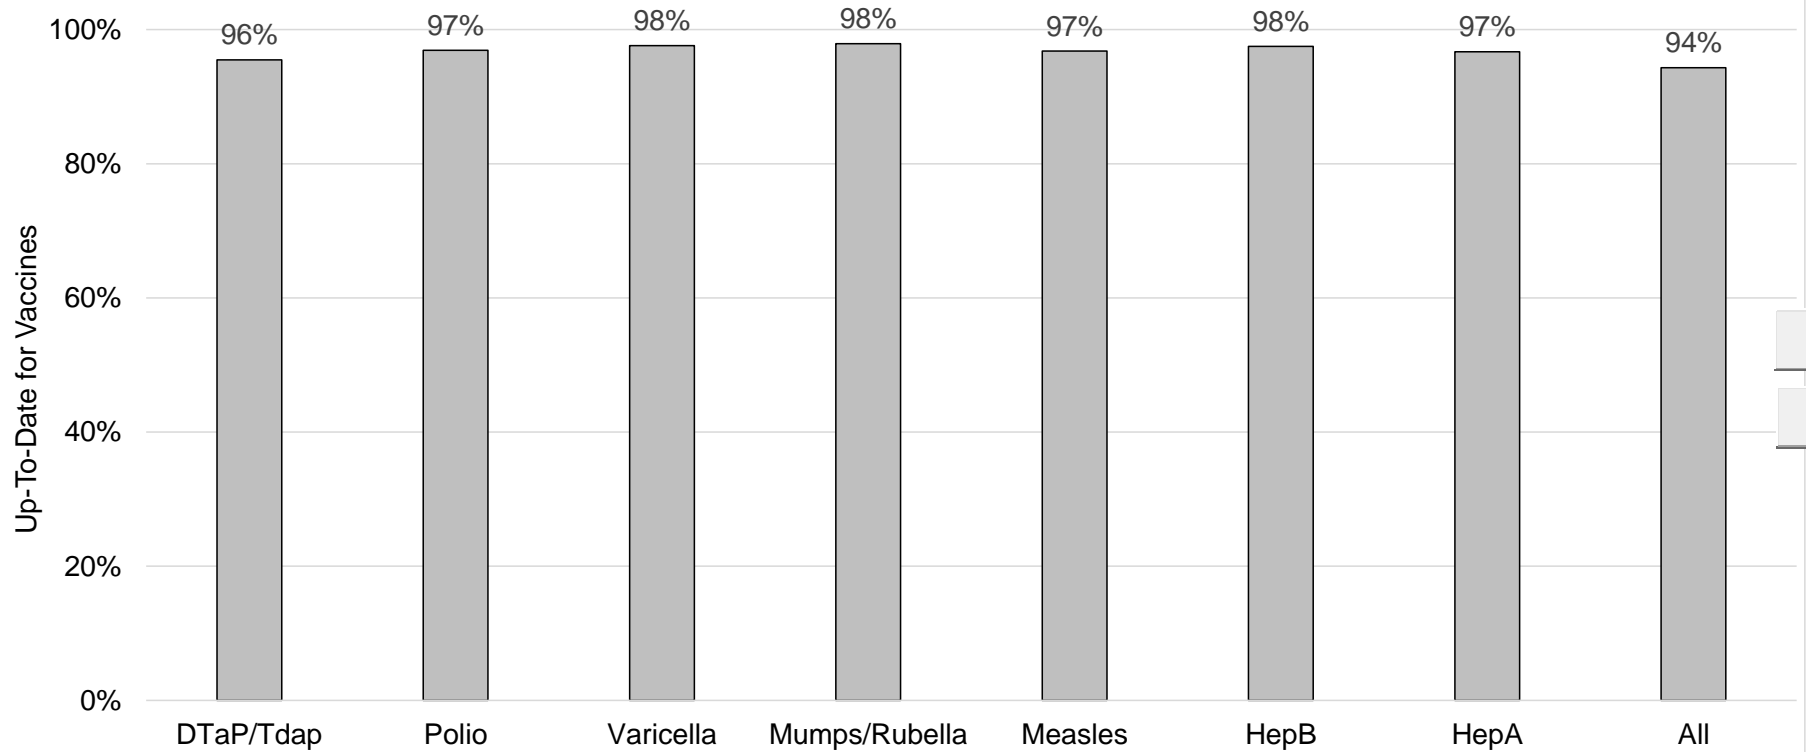

### How many school-age kids\* are up-to-date on vaccines in your county?

\*Kindergarten through 12th grade

Assessment date: 03/01/2021

Data source: Immunization Primary Review Summary Reports

■ Linn

### How many kids younger than school-age\* are up-to-date on vaccines in your county?

\*Children age 19 months as of 01/13/2021 through 5 years as of 09/01/2020

Assessment date: 03/01/2021

Data source: Oregon Alert IIS