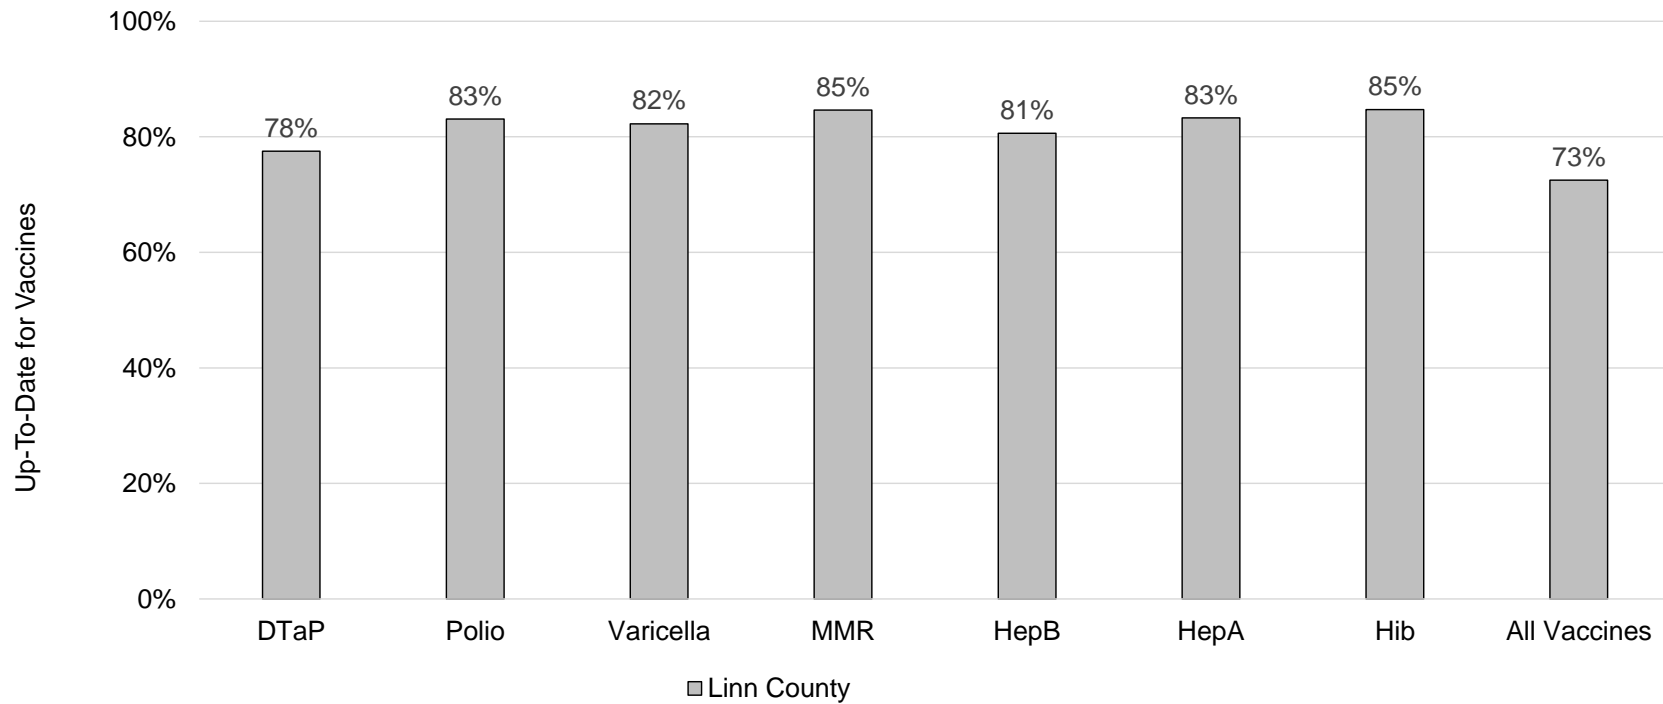

### How many school-age kids\* are up-to-date on vaccines in your county?

\*Kindergarten through 12th grade

Assessment date: 03/01/2021

Data source: Immunization Primary Review Summary Reports

■ Linn

### How many kids younger than school-age\* are up-to-date on vaccines in your county?

\*Children age 19 months as of 01/13/2021 through 5 years as of 09/01/2020

Assessment date: 03/01/2021

Data source: Oregon Alert IIS