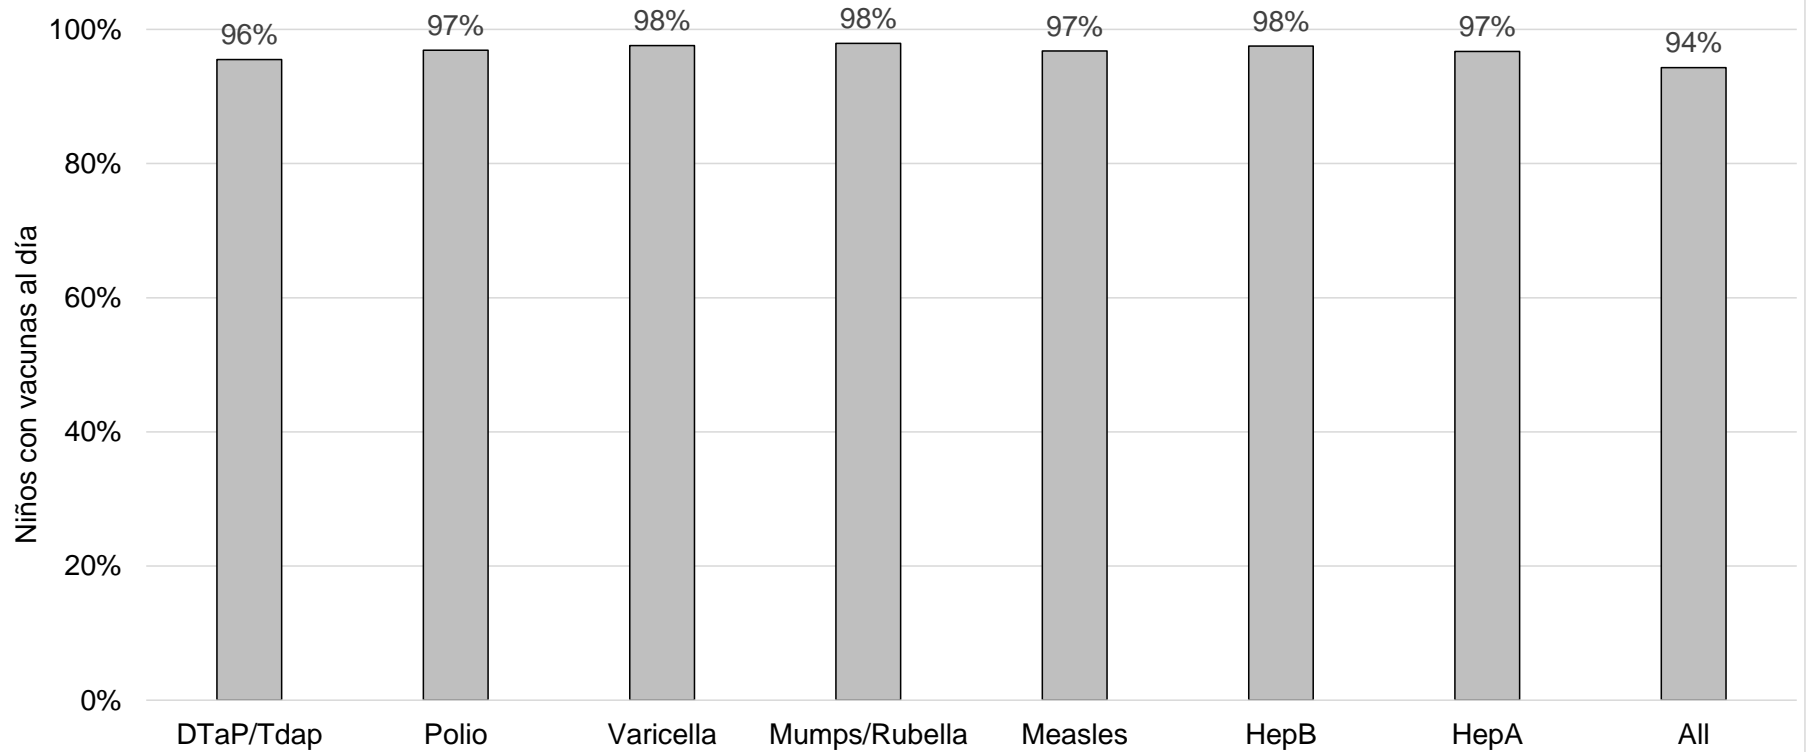

¿Cuántos niños en edad escolar* están al día con las vacunas en su condado?

* Jardín de infancia hasta el grado 12

Fecha de evaluación: 01/03/2021

Fuente de datos: Informes de Resumen de Inmunización Primaria

■ Linn